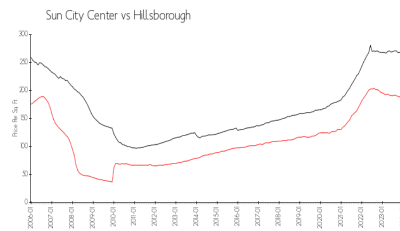

Sun City Center: $184/sq. ft.
Hillsborough: $251/sq. ft.

Inventory for Sale

Lyndhurst	3%
Sun City Center	3%
Hillsborough	2%

Avg. Time to Close Over Last 12 Months

Lyndhurst	76 days
Sun City Center	53 days
Hillsborough	43 days