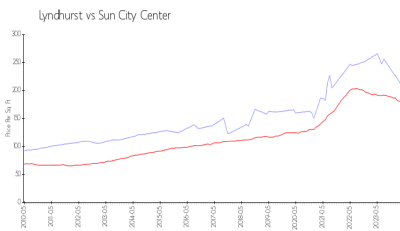

1904 Clubhouse Dr

Sun City Center

Ph: 813-642-8790

URL: <http://kpscc.com/>

Market Information

Lyndhurst: \$200/sq. ft.
Sun City Center: \$184/sq. ft.

Sun City Center: \$184/sq. ft.
Hillsborough: \$251/sq. ft.