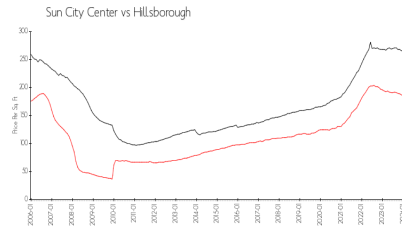

1904 Clubhouse Dr
 Sun City Center
 Ph: 813-642-8790
 URL: <http://kpscc.com/>

Market Information

Manchester IV: \$163/sq. ft.
 Sun City Center: \$184/sq. ft.

Sun City Center: \$184/sq. ft.
 Hillsborough: \$251/sq. ft.