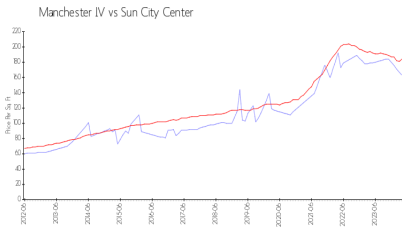

1904 Clubhouse Dr
 Sun City Center
 Ph: 813-642-8790
 URL: <http://kpscc.com/>

Market Information

Manchester IV: \$163/sq. ft.
 Sun City Center: \$184/sq. ft.

Sun City Center: \$184/sq. ft.
 Hillsborough: \$251/sq. ft.