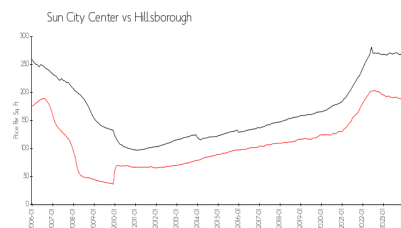

## Market Information

Mapplewood: \$212/sq. ft.  
Sun City Center: \$184/sq. ft.

Sun City Center: \$184/sq. ft.  
Hillsborough: \$251/sq. ft.