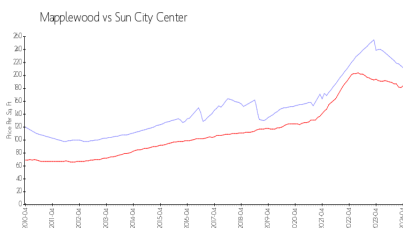

## Market Information

Mapplewood: \$212/sq. ft.  
Sun City Center: \$184/sq. ft.

Sun City Center: \$184/sq. ft.  
Hillsborough: \$251/sq. ft.