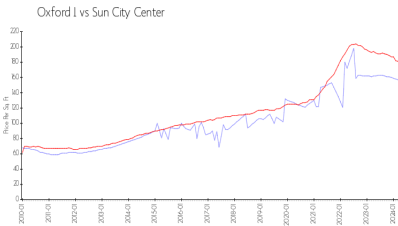

## Market Information

Oxford I: \$157/sq. ft.  
 Sun City Center: \$184/sq. ft.

Sun City Center: \$184/sq. ft.  
 Hillsborough: \$251/sq. ft.