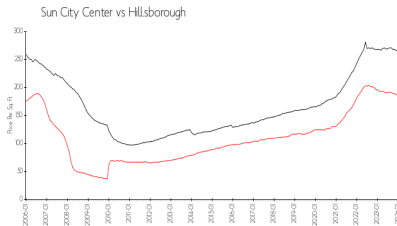

## Market Information

Oxford I: \$157/sq. ft.  
 Sun City Center: \$184/sq. ft.

Sun City Center: \$184/sq. ft.  
 Hillsborough: \$251/sq. ft.