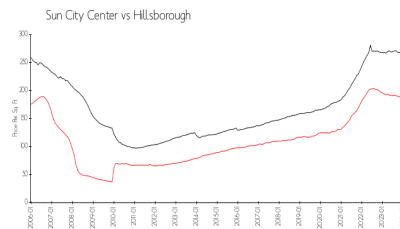

1904 Clubhouse Dr
 Sun City Center
 Ph: 813-642-8790
 URL: <http://kpscc.com/>

Market Information

Princeton:	\$175/sq. ft.	Sun City Center:	\$184/sq. ft.
Sun City Center:	\$184/sq. ft.	Hillsborough:	\$251/sq. ft.