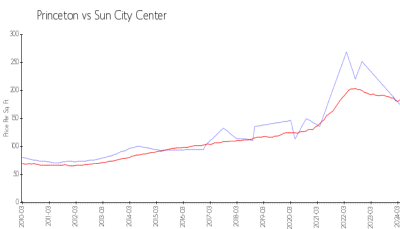

1904 Clubhouse Dr
 Sun City Center
 Ph: 813-642-8790
 URL: <http://kpscc.com/>

Market Information

Princeton:	\$175/sq. ft.	Sun City Center:	\$184/sq. ft.
Sun City Center:	\$184/sq. ft.	Hillsborough:	\$251/sq. ft.