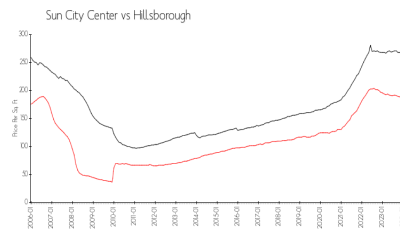

## Market Information

Reading Place: \$200/sq. ft.  
 Sun City Center: \$184/sq. ft.

Sun City Center: \$184/sq. ft.  
 Hillsborough: \$251/sq. ft.