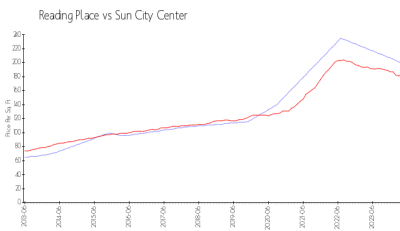

## Market Information

Reading Place: \$200/sq. ft.  
 Sun City Center: \$184/sq. ft.

Sun City Center: \$184/sq. ft.  
 Hillsborough: \$251/sq. ft.