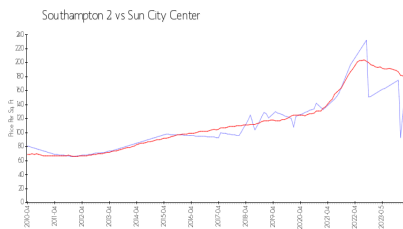

## Market Information

Southampton 2: \$157/sq. ft.  
 Sun City Center: \$184/sq. ft.

Sun City Center: \$184/sq. ft.  
 Hillsborough: \$251/sq. ft.