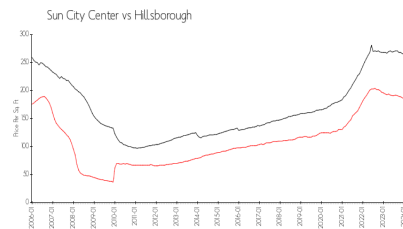

Market Information

Southampton 2: $157/sq. ft.
Sun City Center: $184/sq. ft.

Sun City Center: $184/sq. ft.
Hillsborough: $251/sq. ft.

Inventory for Sale

Southampton 2	5%
Sun City Center	3%
Hillsborough	2%

Avg. Time to Close Over Last 12 Months

Southampton 2	31 days
Sun City Center	53 days
Hillsborough	43 days