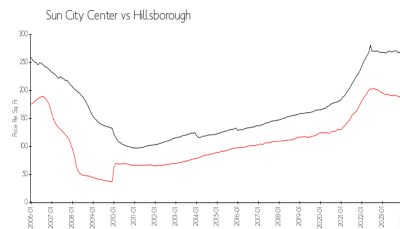

## Market Information

Worthington: \$196/sq. ft.  
Sun City Center: \$184/sq. ft.

Sun City Center: \$184/sq. ft.  
Hillsborough: \$251/sq. ft.