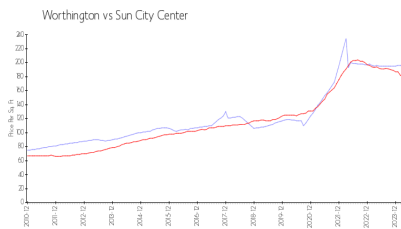

## Market Information

Worthington: \$196/sq. ft.  
Sun City Center: \$184/sq. ft.

Sun City Center: \$184/sq. ft.  
Hillsborough: \$251/sq. ft.