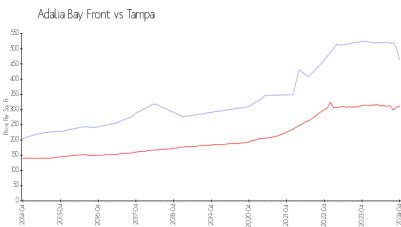

## Market Information

Adalia Bay Front: \$463/sq. ft.  
Tampa: \$312/sq. ft.

Tampa: \$312/sq. ft.  
Hillsborough: \$251/sq. ft.