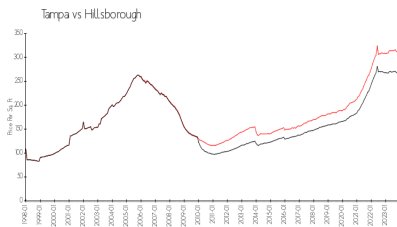

## Market Information

Adalia Bay Front: \$463/sq. ft.  
Tampa: \$312/sq. ft.

Tampa: \$312/sq. ft.  
Hillsborough: \$251/sq. ft.