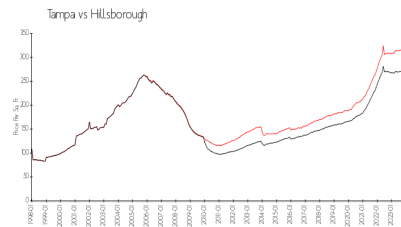

Tampa: \$312/sq. ft.
Hillsborough: \$251/sq. ft.

Inventory for Sale

Adeste	23%
Tampa	2%
Hillsborough	2%

Avg. Time to Close Over Last 12 Months

Adeste	59 days
Tampa	42 days
Hillsborough	43 days