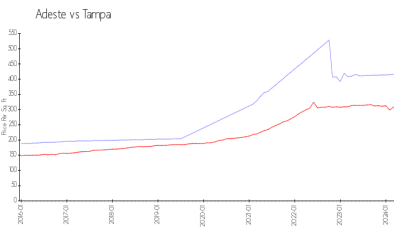

Market Information

Adeste: $416/sq. ft.
Tampa: $312/sq. ft.