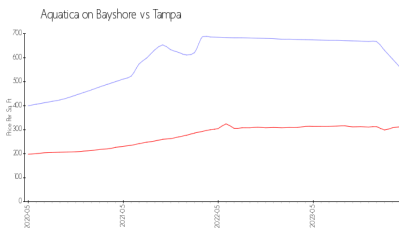

Aquatica on Bayshore

2900 W Bay to Bay Blvd, Tampa, FL, Hillsborough 33629

Building Information

Number of units:	32
Number of active listings for rent:	0
Number of active listings for sale:	4
Building inventory for sale:	12%
Number of sales over the last 12 months:	1
Number of sales over the last 6 months:	1
Number of sales over the last 3 months:	0

Aquatica On Bayshore
Address: 3001 Bayshore Blvd,
Tampa, FL 33629
Phone: +1 813-831-0876

Built in 2020 - 32 units - 16 floors

Market Information

Aquatica on Bayshore: \$559/sq. ft.
Tampa: \$312/sq. ft.

Tampa: \$312/sq. ft.
Hillsborough: \$251/sq. ft.