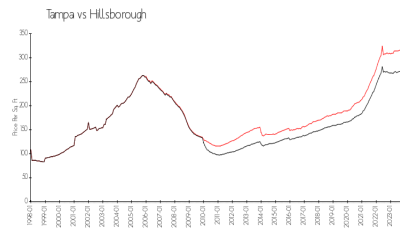

Aquatica On Bayshore
Address: 3001 Bayshore Blvd,
Tampa, FL 33629
Phone: +1 813-831-0876

Built in 2020 - 32 units - 16 floors

Market Information

Aquatica on Bayshore: \$559/sq. ft.
Tampa: \$312/sq. ft.

Tampa: \$312/sq. ft.
Hillsborough: \$251/sq. ft.

Inventory for Sale

Aquatica on Bayshore	12%
Tampa	2%
Hillsborough	2%

Avg. Time to Close Over Last 12 Months

Aquatica on Bayshore	123 days
Tampa	42 days
Hillsborough	43 days