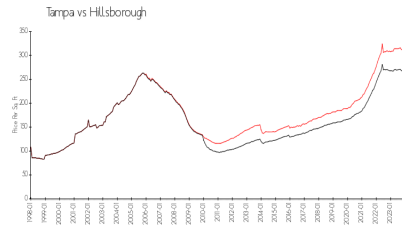

Market Information

Arlington Park: $200/sq. ft.
Tampa: $312/sq. ft.

Tampa: $312/sq. ft.
Hillsborough: $251/sq. ft.

Inventory for Sale

Arlington Park
Tampa
0%

Hillsborough

Avg. Time to Close Over Last 12 Months

Arlington Park 67 days
Tampa 42 days
Hillsborough 43 days