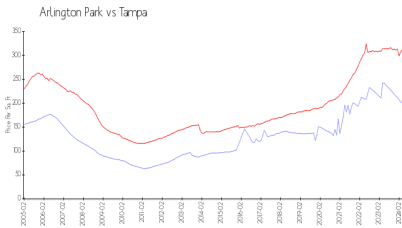

Market Information

Arlington Park: $200/sq. ft.
Tampa: $312/sq. ft.

Tampa: $312/sq. ft.
Hillsborough: $251/sq. ft.

Inventory for Sale

Arlington Park
Tampa
0%

Hillsborough

Avg. Time to Close Over Last 12 Months

Arlington Park 67 days
Tampa 42 days
Hillsborough 43 days