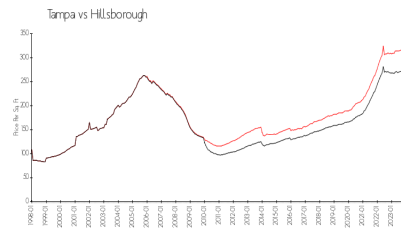

Armenia Village

8802-8848 Crestview Dr, Tampa, FL, Hillsborough 33604

Building Information

Number of units:	132
Number of active listings for rent:	0
Number of active listings for sale:	1
Building inventory for sale:	0%
Number of sales over the last 12 months:	0
Number of sales over the last 6 months:	0
Number of sales over the last 3 months:	0

Armenia Village Condos
8801 Crestview Dr
Tampa FL 33604-2542
(813) 935-3406

Built in 1985 - 132 units - 2 floors

Market Information

Armenia Village: \$142/sq. ft.
Tampa: \$312/sq. ft.

Tampa: \$312/sq. ft.
Hillsborough: \$251/sq. ft.