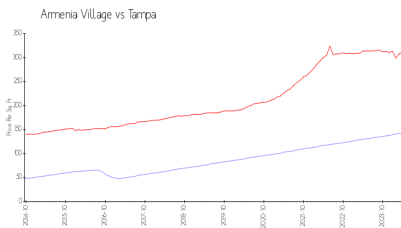

Armenia Village

8802-8848 Crestview Dr, Tampa, FL, Hillsborough 33604

Building Information

Number of units:	132
Number of active listings for rent:	0
Number of active listings for sale:	1
Building inventory for sale:	0%
Number of sales over the last 12 months:	0
Number of sales over the last 6 months:	0
Number of sales over the last 3 months:	0

Armenia Village Condos
8801 Crestview Dr
Tampa FL 33604-2542
(813) 935-3406

Built in 1985 - 132 units - 2 floors

Market Information

Armenia Village: \$142/sq. ft.
Tampa: \$312/sq. ft.

Tampa: \$312/sq. ft.
Hillsborough: \$251/sq. ft.