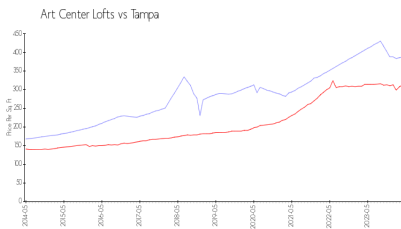

Market Information

Art Center Lofts: $388/sq. ft.
Tampa: $312/sq. ft.

Tampa: $312/sq. ft.
Hillsborough: $251/sq. ft.

Inventory for Sale

Art Center Lofts
Tampa
0%%

Hillsborough

Avg. Time to Close Over Last 12 Months

Art Center Lofts 44 days
Tampa 43 days
Hillsborough 44 days