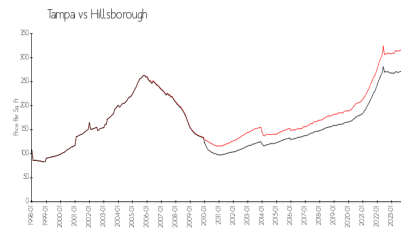

Market Information

Art Center Lofts: $388/sq. ft.
Tampa: $312/sq. ft.

Tampa: $312/sq. ft.
Hillsborough: $251/sq. ft.

Inventory for Sale

Art Center Lofts
Tampa
0%%

Hillsborough

Avg. Time to Close Over Last 12 Months

Art Center Lofts 44 days
Tampa 43 days
Hillsborough 44 days