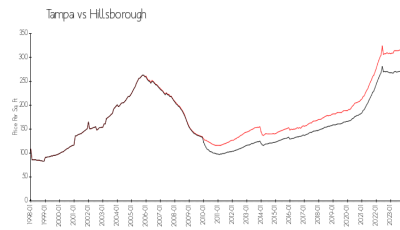

## Market Information

Audubon Park Homes of Tampa: \$339/sq. ft.  
 Tampa: \$312/sq. ft.

Tampa: \$312/sq. ft.  
 Hillsborough: \$251/sq. ft.