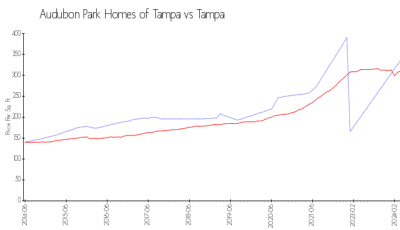

## Market Information

Audubon Park Homes of Tampa: \$339/sq. ft.  
 Tampa: \$312/sq. ft.

Tampa: \$312/sq. ft.  
 Hillsborough: \$251/sq. ft.