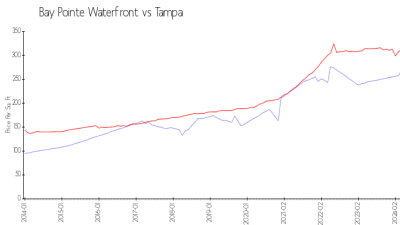

Bay Pointe Waterfront

8801 Bay Pointe Dr, Tampa, FL, Hillsborough 33615

Building Information

Number of units: 136
 Number of active listings for rent: 1
 Number of active listings for sale: 5
 Building inventory for sale: 3%
 Number of sales over the last 12 months: 7
 Number of sales over the last 6 months: 4
 Number of sales over the last 3 months: 4

Bay Pointe Waterfront
 Condominium Association I
 4585 140th Avenue North 1012
 Clearwater, FL 33762
 Phone: (727) 535-2424

Built in 1970 - 136 units - 2 floors

Market Information

Bay Pointe Waterfront: \$272/sq. ft.
 Tampa: \$312/sq. ft.