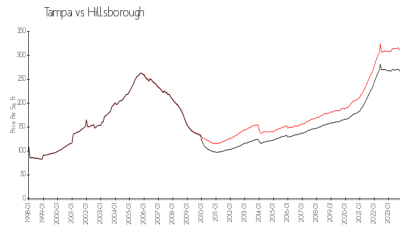

Bay Pointe Waterfront
 Condominium Association I
 4585 140th Avenue North 1012
 Clearwater, FL 33762
 Phone: (727) 535-2424

Built in 1970 - 136 units - 2 floors

Market Information

Bay Pointe Waterfront: \$272/sq. ft.
 Tampa: \$312/sq. ft.

Tampa: \$312/sq. ft.
 Hillsborough: \$251/sq. ft.

Inventory for Sale

Bay Pointe Waterfront 3%
 Tampa 2%
 Hillsborough 2%

Avg. Time to Close Over Last 12 Months

Bay Pointe Waterfront 62 days
 Tampa 42 days
 Hillsborough 43 days