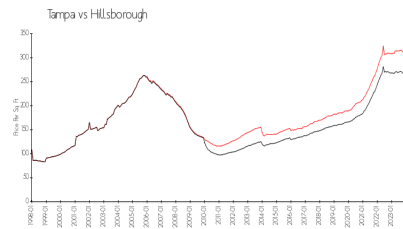

Bayshore Landings

5221 Bayshore Blvd, Tampa, FL, Hillsborough 33611

Building Information

Number of units: 64
Number of active listings for rent: 2
Number of active listings for sale: 0
Building inventory for sale:
Number of sales over the last 12 months: 0%
Number of sales over the last 6 months: 1
Number of sales over the last 3 months: 1

Built in 1976 - 64 units - 2 floors

Market Information

Bayshore Landings: \$274/sq. ft.
Tampa: \$312/sq. ft.

Tampa: \$312/sq. ft.
Hillsborough: \$251/sq. ft.

Inventory for Sale

Bayshore Landings
Tampa
0%%

Hillsborough

Avg. Time to Close Over Last 12 Months

Bayshore Landings 15 days
Tampa 43 days
Hillsborough 44 days