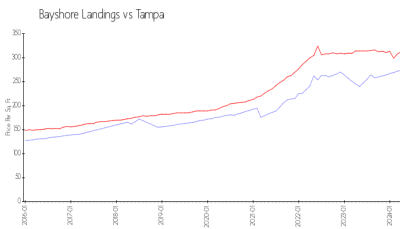

Bayshore Landings

5221 Bayshore Blvd, Tampa, FL, Hillsborough 33611

Building Information

Number of units: 64
Number of active listings for rent: 2
Number of active listings for sale: 0
Building inventory for sale:
Number of sales over the last 12 months: 0%
Number of sales over the last 6 months: 1
Number of sales over the last 3 months: 1

Built in 1976 - 64 units - 2 floors

Market Information

Bayshore Landings: \$274/sq. ft.
Tampa: \$312/sq. ft.

Tampa: \$312/sq. ft.
Hillsborough: \$251/sq. ft.

Inventory for Sale

Bayshore Landings
Tampa
0%%

Hillsborough

Avg. Time to Close Over Last 12 Months

Bayshore Landings 15 days
Tampa 43 days
Hillsborough 44 days