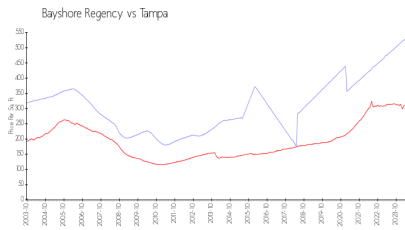

Bayshore Regency

3435 Bayshore Blvd, Tampa, FL, Hillsborough 33629

Building Information

Number of units:	33
Number of active listings for rent:	0
Number of active listings for sale:	3
Building inventory for sale:	9%
Number of sales over the last 12 months:	1
Number of sales over the last 6 months:	0
Number of sales over the last 3 months:	0

Bayshore Regency Condominium Association
 3435 Bayshore Blvd Tampa FL 33629
 (813) 832-3774

Built in 1998 - 33 units - 21 floors

Market Information

Bayshore Regency: \$530/sq. ft.
 Tampa: \$312/sq. ft.

Tampa: \$312/sq. ft.
 Hillsborough: \$251/sq. ft.

Inventory for Sale

Bayshore Regency	9%
Tampa	2%
Hillsborough	2%

Avg. Time to Close Over Last 12 Months

Bayshore Regency	211 days
Tampa	42 days
Hillsborough	43 days