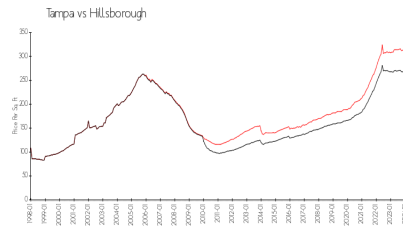

Market Information

Bayshore Regency: $530/sq. ft.
Tampa: $312/sq. ft.

Tampa: $312/sq. ft.
Hillsborough: $251/sq. ft.

Inventory for Sale

Bayshore Regency	9%
Tampa	2%
Hillsborough	2%

Avg. Time to Close Over Last 12 Months

Bayshore Regency	211 days
Tampa	42 days
Hillsborough	43 days