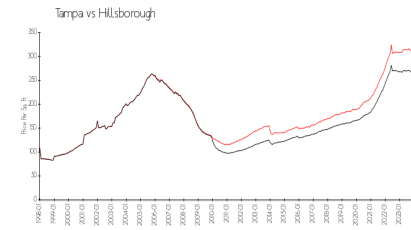

## Market Information

Bayshore Royal: \$389/sq. ft.  
 Tampa: \$312/sq. ft.

Tampa: \$312/sq. ft.  
 Hillsborough: \$251/sq. ft.