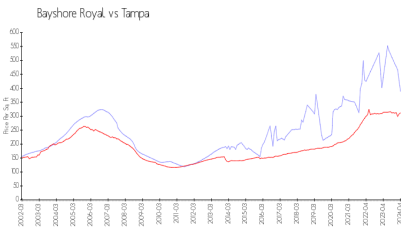

## Market Information

Bayshore Royal: \$389/sq. ft.  
 Tampa: \$312/sq. ft.

Tampa: \$312/sq. ft.  
 Hillsborough: \$251/sq. ft.