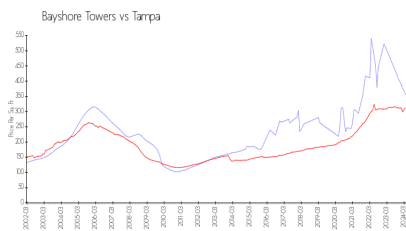

## Market Information

Bayshore Towers: \$356/sq. ft.  
 Tampa: \$312/sq. ft.

Tampa: \$312/sq. ft.  
 Hillsborough: \$251/sq. ft.