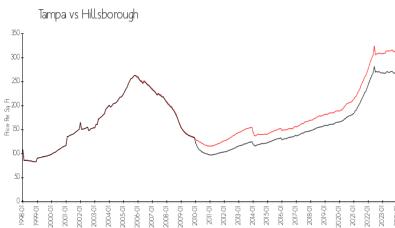

## Market Information

Bayshore Trace: \$402/sq. ft.  
Tampa: \$312/sq. ft.

Tampa: \$312/sq. ft.  
Hillsborough: \$251/sq. ft.