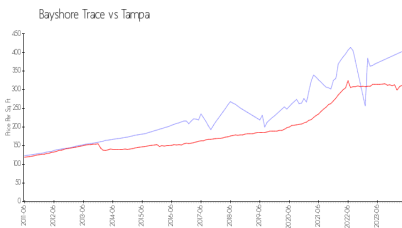

## Market Information

Bayshore Trace: \$402/sq. ft.  
Tampa: \$312/sq. ft.

Tampa: \$312/sq. ft.  
Hillsborough: \$251/sq. ft.