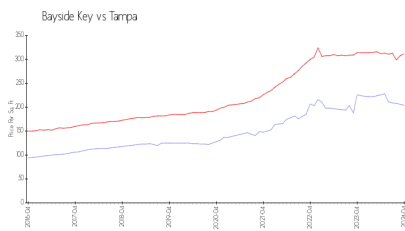

Bayside Key

5907-6373 Bayside Key Dr, Tampa, FL, Hillsborough 33615

Building Information

Number of units:	142
Number of active listings for rent:	1
Number of active listings for sale:	4
Building inventory for sale:	2%
Number of sales over the last 12 months:	6
Number of sales over the last 6 months:	1
Number of sales over the last 3 months:	0

Bayside Key HOA
Telephone : 813-968-8008
<http://baysidekeyhoa.com/>

Built in 1995 - 142 units - 2 floors

Market Information

Bayside Key: \$204/sq. ft.
Tampa: \$312/sq. ft.

Tampa: \$312/sq. ft.
Hillsborough: \$251/sq. ft.