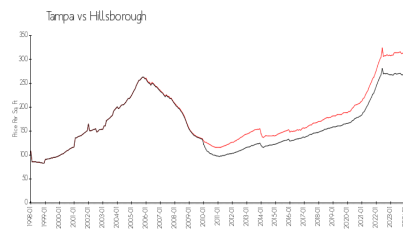

Bayside Key

5907-6373 Bayside Key Dr, Tampa, FL, Hillsborough 33615

Building Information

Number of units:	142
Number of active listings for rent:	1
Number of active listings for sale:	4
Building inventory for sale:	2%
Number of sales over the last 12 months:	6
Number of sales over the last 6 months:	1
Number of sales over the last 3 months:	0

Bayside Key HOA
Telephone : 813-968-8008
<http://baysidekeyhoa.com/>

Built in 1995 - 142 units - 2 floors

Market Information

Bayside Key: \$204/sq. ft.
Tampa: \$312/sq. ft.

Tampa: \$312/sq. ft.
Hillsborough: \$251/sq. ft.