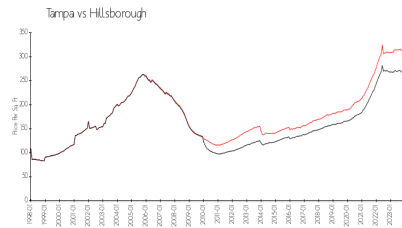

Bayswater Close at Olde Hyde Park

919 S Rome Ave, Tampa, FL, Hillsborough 33606

Building Information

Number of units: 18
 Number of active listings for rent: 0
 Number of active listings for sale: 0
 Building inventory for sale:
 Number of sales over the last 12 months: 0%
 Number of sales over the last 6 months: 0
 Number of sales over the last 3 months: 0

Built in 1992 - 18 units - 2 floors

BAYSWATER CLOSE AT OLDE HYDE PARK PROPERTY OWNERS ASSOCIATION, INC.

Market Information

Bayswater Close at Olde Hyde Park: \$466/sq. ft.
 Tampa: \$312/sq. ft.

Tampa: \$312/sq. ft.
 Hillsborough: \$251/sq. ft.