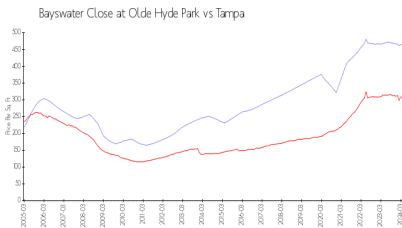

Bayswater Close at Olde Hyde Park

919 S Rome Ave, Tampa, FL, Hillsborough 33606

Building Information

Number of units: 18
 Number of active listings for rent: 0
 Number of active listings for sale: 0
 Building inventory for sale:
 Number of sales over the last 12 months: 0%
 Number of sales over the last 6 months: 0
 Number of sales over the last 3 months: 0

Built in 1992 - 18 units - 2 floors

BAYSWATER CLOSE AT OLDE HYDE PARK PROPERTY OWNERS ASSOCIATION, INC.

Market Information

Bayswater Close at Olde Hyde Park: \$466/sq. ft.
 Tampa: \$312/sq. ft.

Tampa: \$312/sq. ft.
 Hillsborough: \$251/sq. ft.