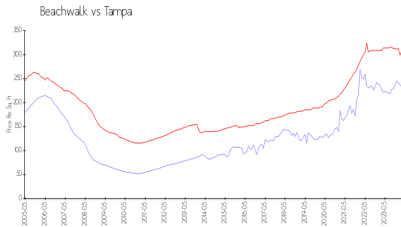

## Market Information

Beachwalk:	\$229/sq. ft.	Tampa:	\$312/sq. ft.
Tampa:	\$312/sq. ft.	Hillsborough:	\$251/sq. ft.