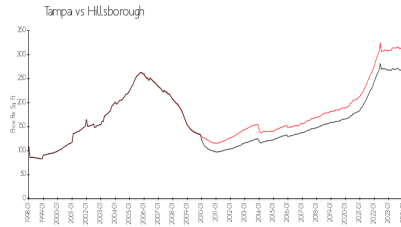

## Market Information

Beachwalk:	\$229/sq. ft.	Tampa:	\$312/sq. ft.
Tampa:	\$312/sq. ft.	Hillsborough:	\$251/sq. ft.