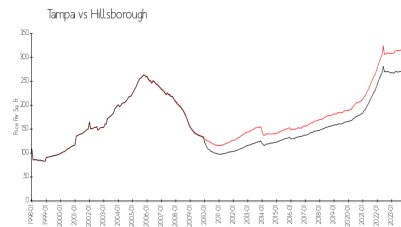

Berkeley Square
Homeowners Association, Inc
4131 Gunn Highway
Tampa, FL 33618
Phone: (813) 600-1100

Built in 1998 - 122 units - 2 floors

Market Information

Berkeley Square: \$243/sq. ft.
Tampa: \$312/sq. ft.

Tampa: \$312/sq. ft.
Hillsborough: \$251/sq. ft.

Inventory for Sale

Berkeley Square	0%
Tampa	2%
Hillsborough	2%

Avg. Time to Close Over Last 12 Months

Berkeley Square	21 days
Tampa	42 days
Hillsborough	43 days