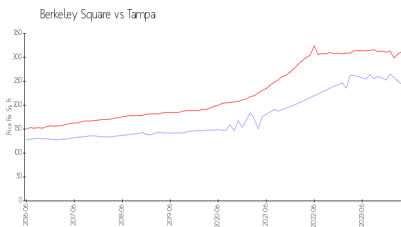

Berkeley Square

12302-12495 Berkeley Square Dr, Tampa, FL, Hillsborough 33626

Building Information

Number of units:	122
Number of active listings for rent:	0
Number of active listings for sale:	1
Building inventory for sale:	0%
Number of sales over the last 12 months:	10
Number of sales over the last 6 months:	4
Number of sales over the last 3 months:	1

Berkeley Square
Homeowners Association, Inc
4131 Gunn Highway
Tampa, FL 33618
Phone: (813) 600-1100

Built in 1998 - 122 units - 2 floors

Market Information

Berkeley Square: \$243/sq. ft.
Tampa: \$312/sq. ft.

Tampa: \$312/sq. ft.
Hillsborough: \$251/sq. ft.

Inventory for Sale

Berkeley Square	0%
Tampa	2%
Hillsborough	2%

Avg. Time to Close Over Last 12 Months

Berkeley Square	21 days
Tampa	42 days
Hillsborough	43 days