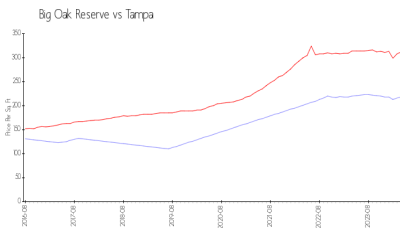

Big Oak Reserve

8701-8712 Sleepy Oak Pl, Tampa, FL, Hillsborough 33614

Building Information

Number of units: 11
 Number of active listings for rent: 0
 Number of active listings for sale: 0
 Building inventory for sale:
 Number of sales over the last 12 months: 0%
 Number of sales over the last 6 months: 0
 Number of sales over the last 3 months: 0

BIG OAK RESERVE
 CONDOMINIUM ASSOCIATION, INC.
 8705 SLEEPY OAK PLACE
 TAMPA, FL 33614

Built in 2005 - 11 units - 2 floors

Market Information

Big Oak Reserve: \$218/sq. ft.
 Tampa: \$312/sq. ft.

Tampa: \$312/sq. ft.
 Hillsborough: \$251/sq. ft.