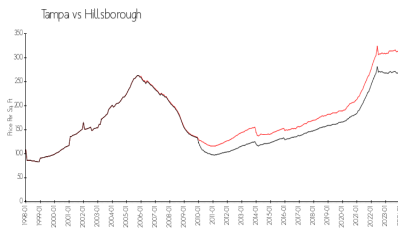

BIG OAK RESERVE
 CONDOMINIUM ASSOCIATION, INC.
 8705 SLEEPY OAK PLACE
 TAMPA, FL 33614

Built in 2005 - 11 units - 2 floors

Market Information

Big Oak Reserve: \$218/sq. ft.
 Tampa: \$312/sq. ft.

Tampa: \$312/sq. ft.
 Hillsborough: \$251/sq. ft.