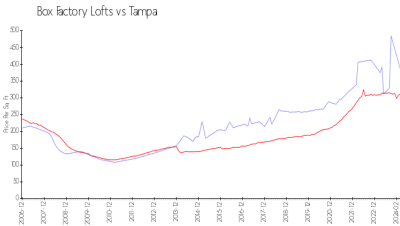

Box Factory Lofts

2001 2 E Ave, Tampa, FL, Hillsborough 33605

Building Information

Number of units:	53
Number of active listings for rent:	0
Number of active listings for sale:	2
Building inventory for sale:	3%
Number of sales over the last 12 months:	3
Number of sales over the last 6 months:	1
Number of sales over the last 3 months:	0

Built in 2006 - 53 units - 2 floors

Market Information

Box Factory Lofts: \$386/sq. ft.
Tampa: \$312/sq. ft.

Tampa: \$312/sq. ft.
Hillsborough: \$251/sq. ft.

Inventory for Sale

Box Factory Lofts	3%
Tampa	2%
Hillsborough	2%

Avg. Time to Close Over Last 12 Months

Box Factory Lofts	5 days
Tampa	43 days
Hillsborough	44 days