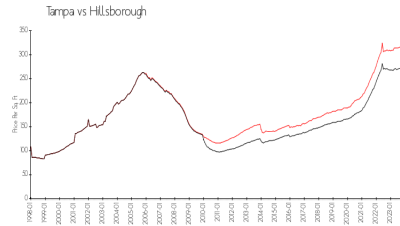

Box Factory Lofts

2001 2 E Ave, Tampa, FL, Hillsborough 33605

Building Information

Number of units:	53
Number of active listings for rent:	0
Number of active listings for sale:	2
Building inventory for sale:	3%
Number of sales over the last 12 months:	3
Number of sales over the last 6 months:	1
Number of sales over the last 3 months:	0

Built in 2006 - 53 units - 2 floors

Market Information

Box Factory Lofts: \$386/sq. ft.
Tampa: \$312/sq. ft.

Tampa: \$312/sq. ft.
Hillsborough: \$251/sq. ft.

Inventory for Sale

Box Factory Lofts	3%
Tampa	2%
Hillsborough	2%