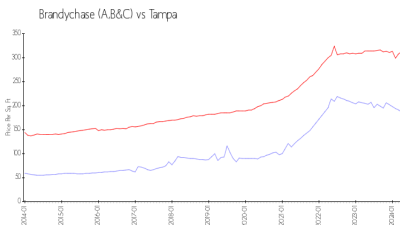

## Market Information

Brandychase (A,B&C): \$187/sq. ft.  
 Tampa: \$312/sq. ft.

Tampa: \$312/sq. ft.  
 Hillsborough: \$251/sq. ft.