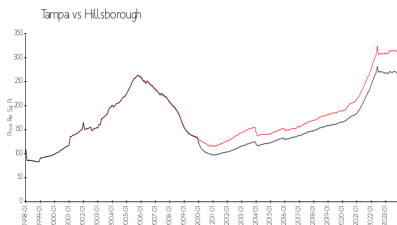

## Market Information

Brandychase (A,B&C): \$187/sq. ft.  
 Tampa: \$312/sq. ft.

Tampa: \$312/sq. ft.  
 Hillsborough: \$251/sq. ft.