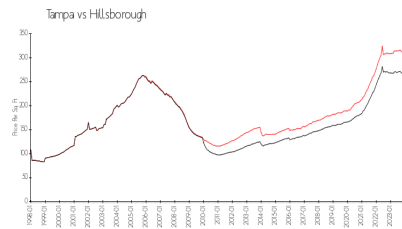

Built in 1997 - 14 units - 2 floors

Market Information

Bungalow Park: \$304/sq. ft.
 Tampa: \$312/sq. ft.

Tampa: \$312/sq. ft.
 Hillsborough: \$251/sq. ft.

Inventory for Sale

Bungalow Park
 Tampa
 0%%

Hillsborough