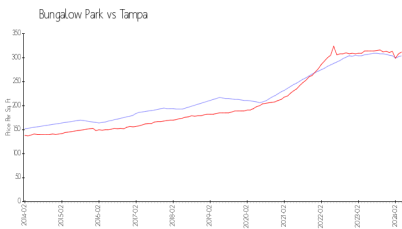

Bungalow Park

2900 W Azelee St, Tampa, FL, Hillsborough 33609

Building Information

Number of units: 14
 Number of active listings for rent: 0
 Number of active listings for sale: 0
 Building inventory for sale:
 Number of sales over the last 12 months: 0%
 Number of sales over the last 6 months: 0
 Number of sales over the last 3 months: 0

Built in 1997 - 14 units - 2 floors

Market Information

Bungalow Park: \$304/sq. ft.
 Tampa: \$312/sq. ft.

Tampa: \$312/sq. ft.
 Hillsborough: \$251/sq. ft.

Inventory for Sale

Bungalow Park
 Tampa
 0%%

Hillsborough