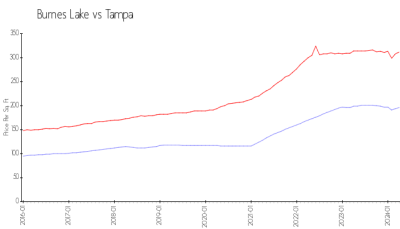

## Market Information

Burnes Lake: \$196/sq. ft.  
Tampa: \$312/sq. ft.

Tampa: \$312/sq. ft.  
Hillsborough: \$251/sq. ft.