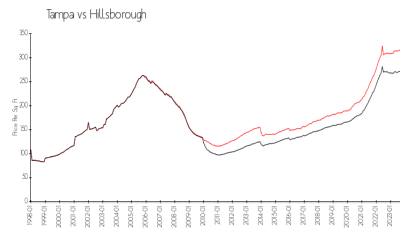

## Market Information

Burnes Lake: \$196/sq. ft.  
Tampa: \$312/sq. ft.

Tampa: \$312/sq. ft.  
Hillsborough: \$251/sq. ft.