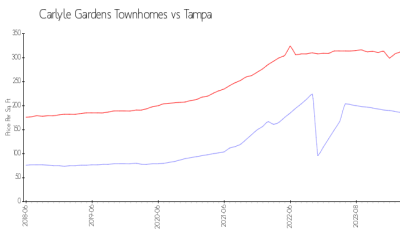

## Market Information

Carlyle Gardens Townhomes: \$186/sq. ft.  
Tampa: \$312/sq. ft.

Tampa: \$312/sq. ft.  
Hillsborough: \$251/sq. ft.