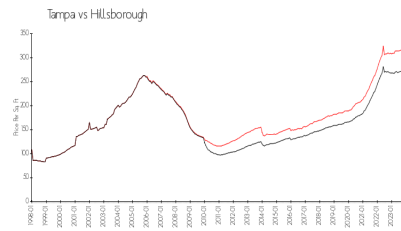

## Market Information

Carlyle Gardens Townhomes: \$186/sq. ft.  
Tampa: \$312/sq. ft.

Tampa: \$312/sq. ft.  
Hillsborough: \$251/sq. ft.