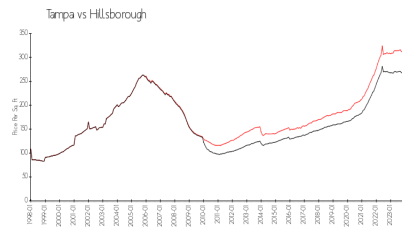

Market Information

Carrollwood Key: $239/sq. ft.
Tampa: $312/sq. ft.

Tampa: $312/sq. ft.
Hillsborough: $251/sq. ft.

Inventory for Sale

Carrollwood Key
Tampa
0%

Hillsborough

Avg. Time to Close Over Last 12 Months

Carrollwood Key 7 days
Tampa 42 days
Hillsborough 43 days