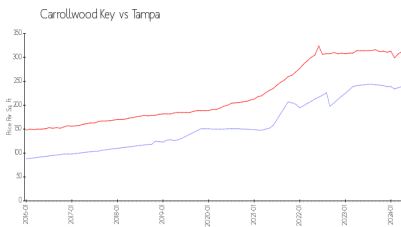

Market Information

Carrollwood Key: $239/sq. ft.
Tampa: $312/sq. ft.

Tampa: $312/sq. ft.
Hillsborough: $251/sq. ft.

Inventory for Sale

Carrollwood Key
Tampa
0%

Hillsborough

Avg. Time to Close Over Last 12 Months

Carrollwood Key 7 days
Tampa 42 days
Hillsborough 43 days