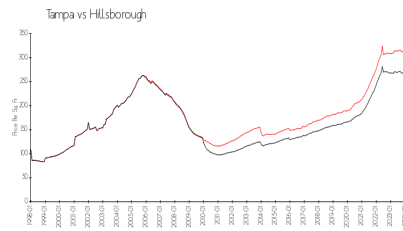

Built in 1983 - 104 units - 2 floors

Market Information

Carrollwood Village Chase: \$239/sq. ft.
Tampa: \$312/sq. ft.

Tampa: \$312/sq. ft.
Hillsborough: \$251/sq. ft.

Inventory for Sale

Carrollwood Village Chase	0%
Tampa	2%
Hillsborough	2%