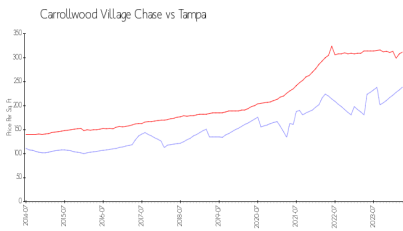

Carrollwood Village Chase

4501-4532 Southampton Ct, Tampa, FL, Hillsborough 33618

Building Information

Number of units:	104
Number of active listings for rent:	0
Number of active listings for sale:	1
Building inventory for sale:	0%
Number of sales over the last 12 months:	4
Number of sales over the last 6 months:	2
Number of sales over the last 3 months:	1

Built in 1983 - 104 units - 2 floors

Market Information

Carrollwood Village Chase: \$239/sq. ft.
Tampa: \$312/sq. ft.

Tampa: \$312/sq. ft.
Hillsborough: \$251/sq. ft.

Inventory for Sale

Carrollwood Village Chase	0%
Tampa	2%
Hillsborough	2%