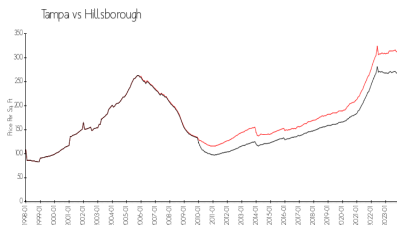

Built in 1973 - 69 units - 5 floors

Carrollwood Village Greenfield Midrises Condominiums Association, Inc
 777 South Harbour Island Boulevard
 Tampa, FL 33602
 Phone: (813) 209-9300

Market Information

Carrollwood Village Greenfield:	\$231/sq. ft.	Tampa:	\$312/sq. ft.
Tampa:	\$312/sq. ft.	Hillsborough:	\$251/sq. ft.