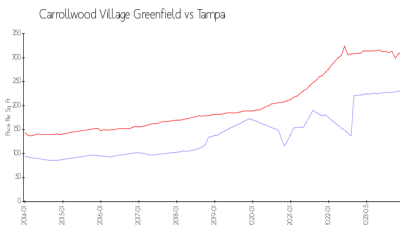

Carrollwood Village Greenfield

13618 Greenfield Dr, Tampa, FL, Hillsborough 33618

Building Information

Number of units:	69
Number of active listings for rent:	0
Number of active listings for sale:	2
Building inventory for sale:	2%
Number of sales over the last 12 months:	3
Number of sales over the last 6 months:	0
Number of sales over the last 3 months:	0

Built in 1973 - 69 units - 5 floors

Carrollwood Village Greenfield Midrises Condominiums Association, Inc
 777 South Harbour Island Boulevard
 Tampa, FL 33602
 Phone: (813) 209-9300

Market Information

Carrollwood Village Greenfield:	\$231/sq. ft.	Tampa:	\$312/sq. ft.
Tampa:	\$312/sq. ft.	Hillsborough:	\$251/sq. ft.

Inventory for Sale

Carrollwood Village Greenfield	2%
Tampa	2%
Hillsborough	2%

Avg. Time to Close Over Last 12 Months

Carrollwood Village Greenfield	30 days
Tampa	42 days
Hillsborough	43 days