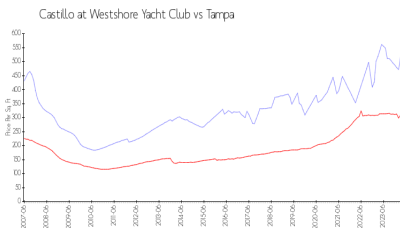

Castillo at Westshore Yacht Club

5823 Bowen Daniel Dr, Tampa, FL, Hillsborough 33616

Building Information

Number of units:	80
Number of active listings for rent:	1
Number of active listings for sale:	2
Building inventory for sale:	2%
Number of sales over the last 12 months:	9
Number of sales over the last 6 months:	2
Number of sales over the last 3 months:	0

CASTILLO AT WESTSHORE YACHT CLUB
 6001 S West Shore Blvd
 Tampa FL 33616
 (813) 769-6600

Built in 2007 - 80 units - 16 floors

Market Information

Castillo at Westshore Yacht Club: \$556/sq. ft.
 Tampa: \$312/sq. ft.