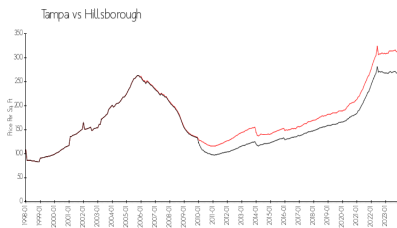

Market Information

Castillo at Westshore Yacht Club: $556/sq. ft.
Tampa: $312/sq. ft.

Tampa: $312/sq. ft.
Hillsborough: $251/sq. ft.

Inventory for Sale

Castillo at Westshore Yacht Club	2%
Tampa	2%
Hillsborough	2%

Avg. Time to Close Over Last 12 Months

Castillo at Westshore Yacht Club	26 days
Tampa	42 days
Hillsborough	43 days