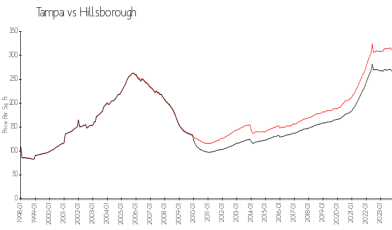

## Market Information

Christiansted: \$678/sq. ft.  
 Tampa: \$312/sq. ft.

Tampa: \$312/sq. ft.  
 Hillsborough: \$251/sq. ft.