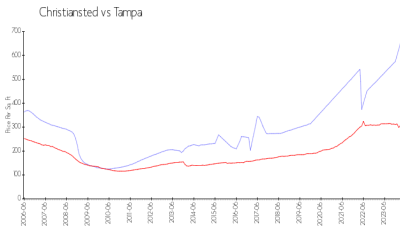

## Market Information

Christiansted: \$678/sq. ft.  
 Tampa: \$312/sq. ft.

Tampa: \$312/sq. ft.  
 Hillsborough: \$251/sq. ft.