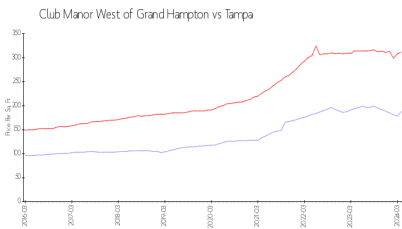

Club Manor West of Grand Hampton

20501-20550 Grand Vista Ln, Tampa, FL, Hillsborough 33606

Building Information

Number of units: 51
 Number of active listings for rent: 0
 Number of active listings for sale: 0
 Building inventory for sale:
 Number of sales over the last 12 months: 6%%
 Number of sales over the last 6 months: 2
 Number of sales over the last 3 months: 1

Built in 2015 - 51 units - 2 floors

Market Information

Club Manor West of Grand Hampton: \$189/sq. ft.
 Tampa: \$312/sq. ft.

Tampa: \$312/sq. ft.
 Hillsborough: \$251/sq. ft.

Inventory for Sale

Club Manor West of Grand Hampton
 Tampa
 0%%

Hillsborough

Avg. Time to Close Over Last 12 Months

Club Manor West of Grand Hampton: 47 days
 Tampa: 42 days
 Hillsborough: 43 days