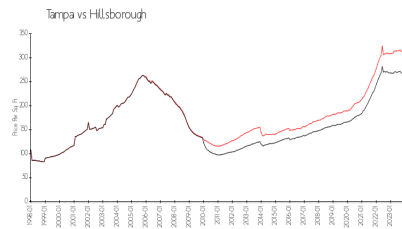

Club Manor West of Grand Hampton

20501-20550 Grand Vista Ln, Tampa, FL, Hillsborough 33606

Building Information

Number of units: 51
 Number of active listings for rent: 0
 Number of active listings for sale: 0
 Building inventory for sale:
 Number of sales over the last 12 months: 6%%
 Number of sales over the last 6 months: 2
 Number of sales over the last 3 months: 1

Built in 2015 - 51 units - 2 floors

Market Information

Club Manor West of Grand Hampton: \$189/sq. ft.
 Tampa: \$312/sq. ft.

Tampa: \$312/sq. ft.
 Hillsborough: \$251/sq. ft.

Inventory for Sale

Club Manor West of Grand Hampton
 Tampa
 0%%