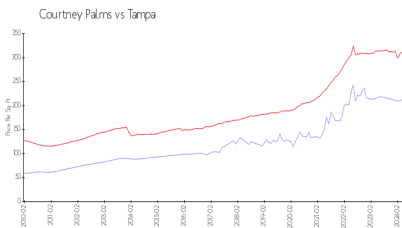

## Market Information

Courtney Palms: \$213/sq. ft.  
Tampa: \$312/sq. ft.

Tampa: \$312/sq. ft.  
Hillsborough: \$251/sq. ft.