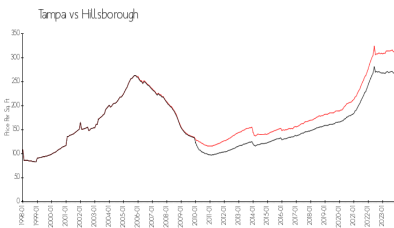

## Market Information

Courtney Palms: \$213/sq. ft.  
Tampa: \$312/sq. ft.

Tampa: \$312/sq. ft.  
Hillsborough: \$251/sq. ft.