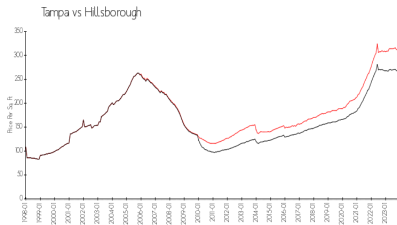

CrossWynde

9301-9415 Crescent Loop Cir, Tampa, FL, Hillsborough 33619

Building Information

Number of units: 453
 Number of active listings for rent: 1
 Number of active listings for sale: 2
 Building inventory for sale: 0%
 Number of sales over the last 12 months: 1
 Number of sales over the last 6 months: 1
 Number of sales over the last 3 months: 0

Crosswynde Condominium Association, Inc
 1502 Marsh Cove Court
 Tampa, FL 33619
 Phone: (813) 630-5800
 +1 866-881-5378

Built in 2001 - 453 units - 3 floors

Market Information

CrossWynde: \$164/sq. ft.
 Tampa: \$312/sq. ft.