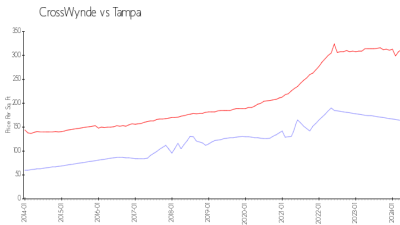

CrossWynde

9301-9415 Crescent Loop Cir, Tampa, FL, Hillsborough 33619

Building Information

Number of units: 453
 Number of active listings for rent: 1
 Number of active listings for sale: 2
 Building inventory for sale: 0%
 Number of sales over the last 12 months: 1
 Number of sales over the last 6 months: 1
 Number of sales over the last 3 months: 0

Crosswynde Condominium Association, Inc
 1502 Marsh Cove Court
 Tampa, FL 33619
 Phone: (813) 630-5800
 +1 866-881-5378

Built in 2001 - 453 units - 3 floors

Market Information

CrossWynde: \$164/sq. ft.
 Tampa: \$312/sq. ft.