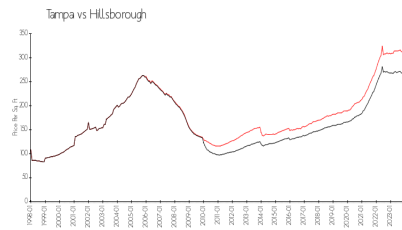

## Market Information

Culbreath Key Bayside \$321/sq. ft.  
 Bldg 1 to 9:  
 Tampa: \$312/sq. ft.

Tampa: \$312/sq. ft.  
 Hillsborough: \$251/sq. ft.