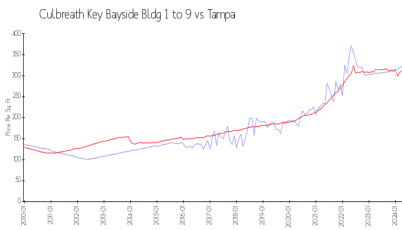

## Market Information

Culbreath Key Bayside \$321/sq. ft.  
 Bldg 1 to 9:  
 Tampa: \$312/sq. ft.

Tampa: \$312/sq. ft.  
 Hillsborough: \$251/sq. ft.