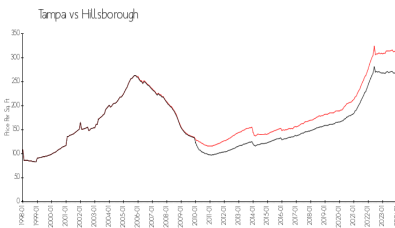

Dockside

2780 N Riverside Dr, Tampa, FL, Hillsborough 33602

Building Information

Number of units:	40
Number of active listings for rent:	0
Number of active listings for sale:	2
Building inventory for sale:	5%
Number of sales over the last 12 months:	2
Number of sales over the last 6 months:	1
Number of sales over the last 3 months:	1

Dockside Condo Association
2780 North Riverside Drive
Tampa, FL 33602
Phone: (813) 221-8139

Built in 1983 - 40 units - 8 floors

Market Information

Dockside: \$227/sq. ft.
Tampa: \$312/sq. ft.

Tampa: \$312/sq. ft.
Hillsborough: \$251/sq. ft.