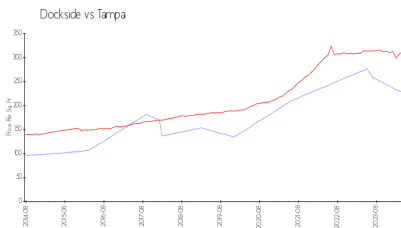

Dockside

2780 N Riverside Dr, Tampa, FL, Hillsborough 33602

Building Information

Number of units:	40
Number of active listings for rent:	0
Number of active listings for sale:	2
Building inventory for sale:	5%
Number of sales over the last 12 months:	2
Number of sales over the last 6 months:	1
Number of sales over the last 3 months:	1

Dockside Condo Association
2780 North Riverside Drive
Tampa, FL 33602
Phone: (813) 221-8139

Built in 1983 - 40 units - 8 floors

Market Information

Dockside: \$227/sq. ft.
Tampa: \$312/sq. ft.

Tampa: \$312/sq. ft.
Hillsborough: \$251/sq. ft.