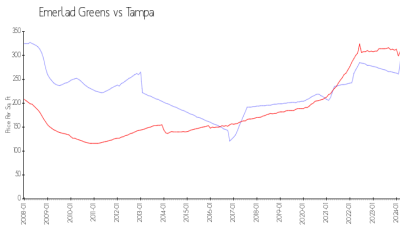

Market Information

Emerlad Greens: $311/sq. ft.
Tampa: $312/sq. ft.

Tampa: $312/sq. ft.
Hillsborough: $251/sq. ft.

Inventory for Sale

Emerlad Greens 2%
Tampa 2%
Hillsborough 2%

Avg. Time to Close Over Last 12 Months

Emerlad Greens 100 days
Tampa 42 days
Hillsborough 43 days