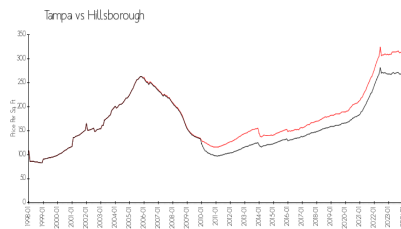

## Market Information

Enclave at Richmond Place: \$190/sq. ft.  
 Tampa: \$312/sq. ft.

Tampa: \$312/sq. ft.  
 Hillsborough: \$251/sq. ft.