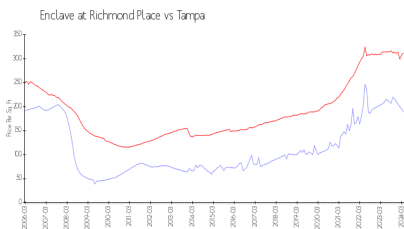

## Market Information

Enclave at Richmond Place: \$190/sq. ft.  
 Tampa: \$312/sq. ft.

Tampa: \$312/sq. ft.  
 Hillsborough: \$251/sq. ft.