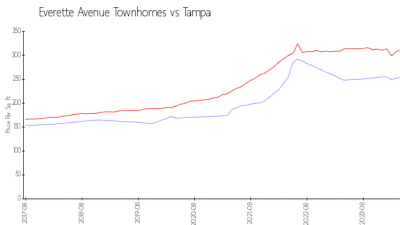

## Market Information

Everette Avenue Townhomes:	\$255/sq. ft.	Tampa:	\$312/sq. ft.
Tampa:	\$312/sq. ft.	Hillsborough:	\$251/sq. ft.