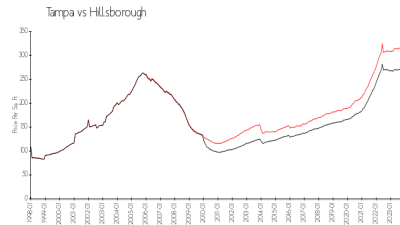

## Market Information

Everette Avenue Townhomes:	\$255/sq. ft.	Tampa:	\$312/sq. ft.
Tampa:	\$312/sq. ft.	Hillsborough:	\$251/sq. ft.