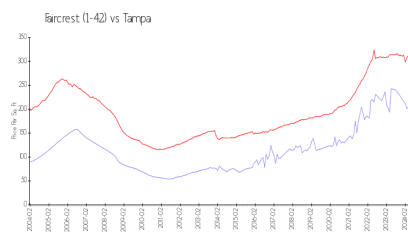

Faircrest (1-42)

5100 Burchette Rd, Tampa, FL, Hillsborough 33647

Building Information

Number of units:	264
Number of active listings for rent:	1
Number of active listings for sale:	3
Building inventory for sale:	1%
Number of sales over the last 12 months:	11
Number of sales over the last 6 months:	7
Number of sales over the last 3 months:	5

Faircrest Condominium Association Inc
5100 Burchette Rd # 1704 Tampa, FL 33647
(813) 972-5666

Built in 1999 - 264 units - 2 floors

Market Information

Faircrest (1-42): \$205/sq. ft.
Tampa: \$312/sq. ft.

Tampa: \$312/sq. ft.
Hillsborough: \$251/sq. ft.