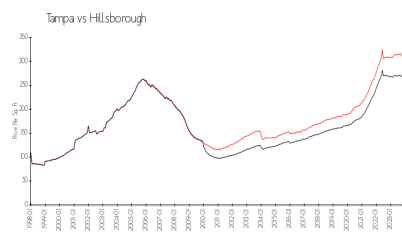

Faircrest Condominium Association Inc
5100 Burchette Rd # 1704 Tampa, FL 33647
(813) 972-5666

Built in 1999 - 264 units - 2 floors

Market Information

Faircrest (1-42): \$205/sq. ft.
Tampa: \$312/sq. ft.

Tampa: \$312/sq. ft.
Hillsborough: \$251/sq. ft.