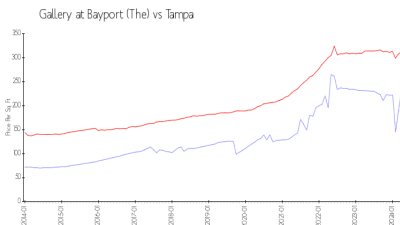

## Market Information

|                           |               |               |               |
|---------------------------|---------------|---------------|---------------|
| Gallery at Bayport (The): | \$235/sq. ft. | Tampa:        | \$312/sq. ft. |
| Tampa:                    | \$312/sq. ft. | Hillsborough: | \$251/sq. ft. |