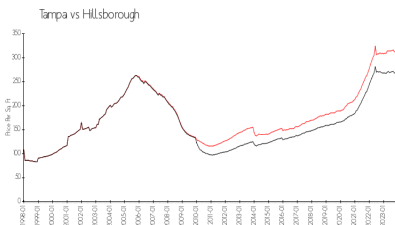

## Market Information

|                           |               |               |               |
|---------------------------|---------------|---------------|---------------|
| Gallery at Bayport (The): | \$235/sq. ft. | Tampa:        | \$312/sq. ft. |
| Tampa:                    | \$312/sq. ft. | Hillsborough: | \$251/sq. ft. |