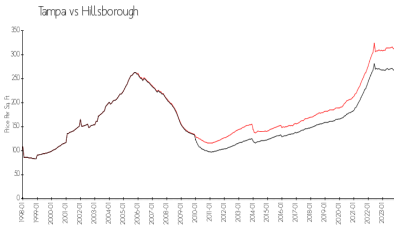

## Market Information

Grand Central at Kennedy East:	\$382/sq. ft.	Tampa:	\$312/sq. ft.
Tampa:	\$312/sq. ft.	Hillsborough:	\$251/sq. ft.