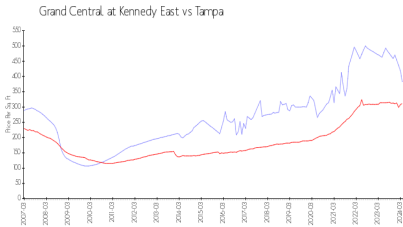

## Market Information

Grand Central at Kennedy East:	\$382/sq. ft.	Tampa:	\$312/sq. ft.
Tampa:	\$312/sq. ft.	Hillsborough:	\$251/sq. ft.