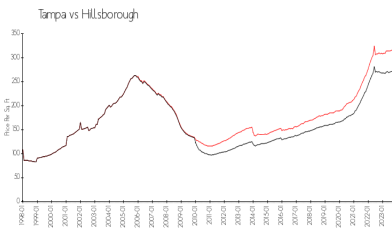

## Market Information

Habana Park: \$185/sq. ft.  
 Tampa: \$312/sq. ft.

Tampa: \$312/sq. ft.  
 Hillsborough: \$251/sq. ft.