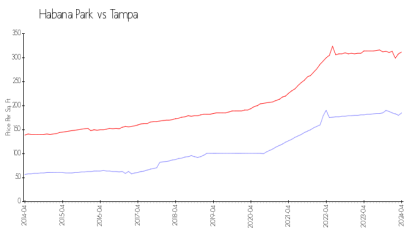

## Market Information

Habana Park: \$185/sq. ft.  
 Tampa: \$312/sq. ft.

Tampa: \$312/sq. ft.  
 Hillsborough: \$251/sq. ft.