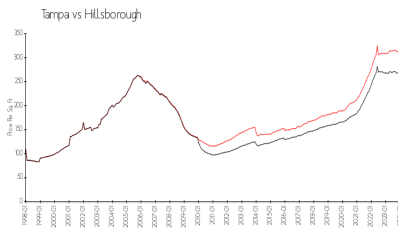

## Market Information

Hamptons at Tampa Palms:	\$208/sq. ft.	Tampa:	\$312/sq. ft.
Tampa:	\$312/sq. ft.	Hillsborough:	\$251/sq. ft.