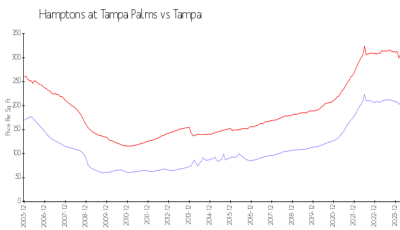

## Market Information

Hamptons at Tampa Palms:	\$208/sq. ft.	Tampa:	\$312/sq. ft.
Tampa:	\$312/sq. ft.	Hillsborough:	\$251/sq. ft.