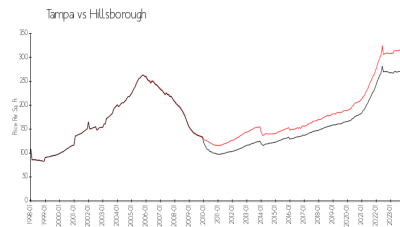

## Market Information

Harbour Place City Homes:	\$358/sq. ft.	Tampa:	\$312/sq. ft.
Tampa:	\$312/sq. ft.	Hillsborough:	\$251/sq. ft.