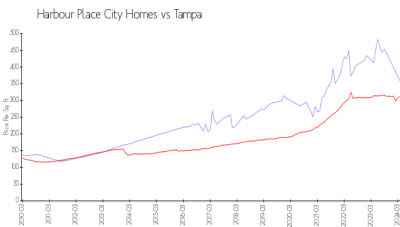

## Market Information

Harbour Place City Homes:	\$358/sq. ft.	Tampa:	\$312/sq. ft.
Tampa:	\$312/sq. ft.	Hillsborough:	\$251/sq. ft.